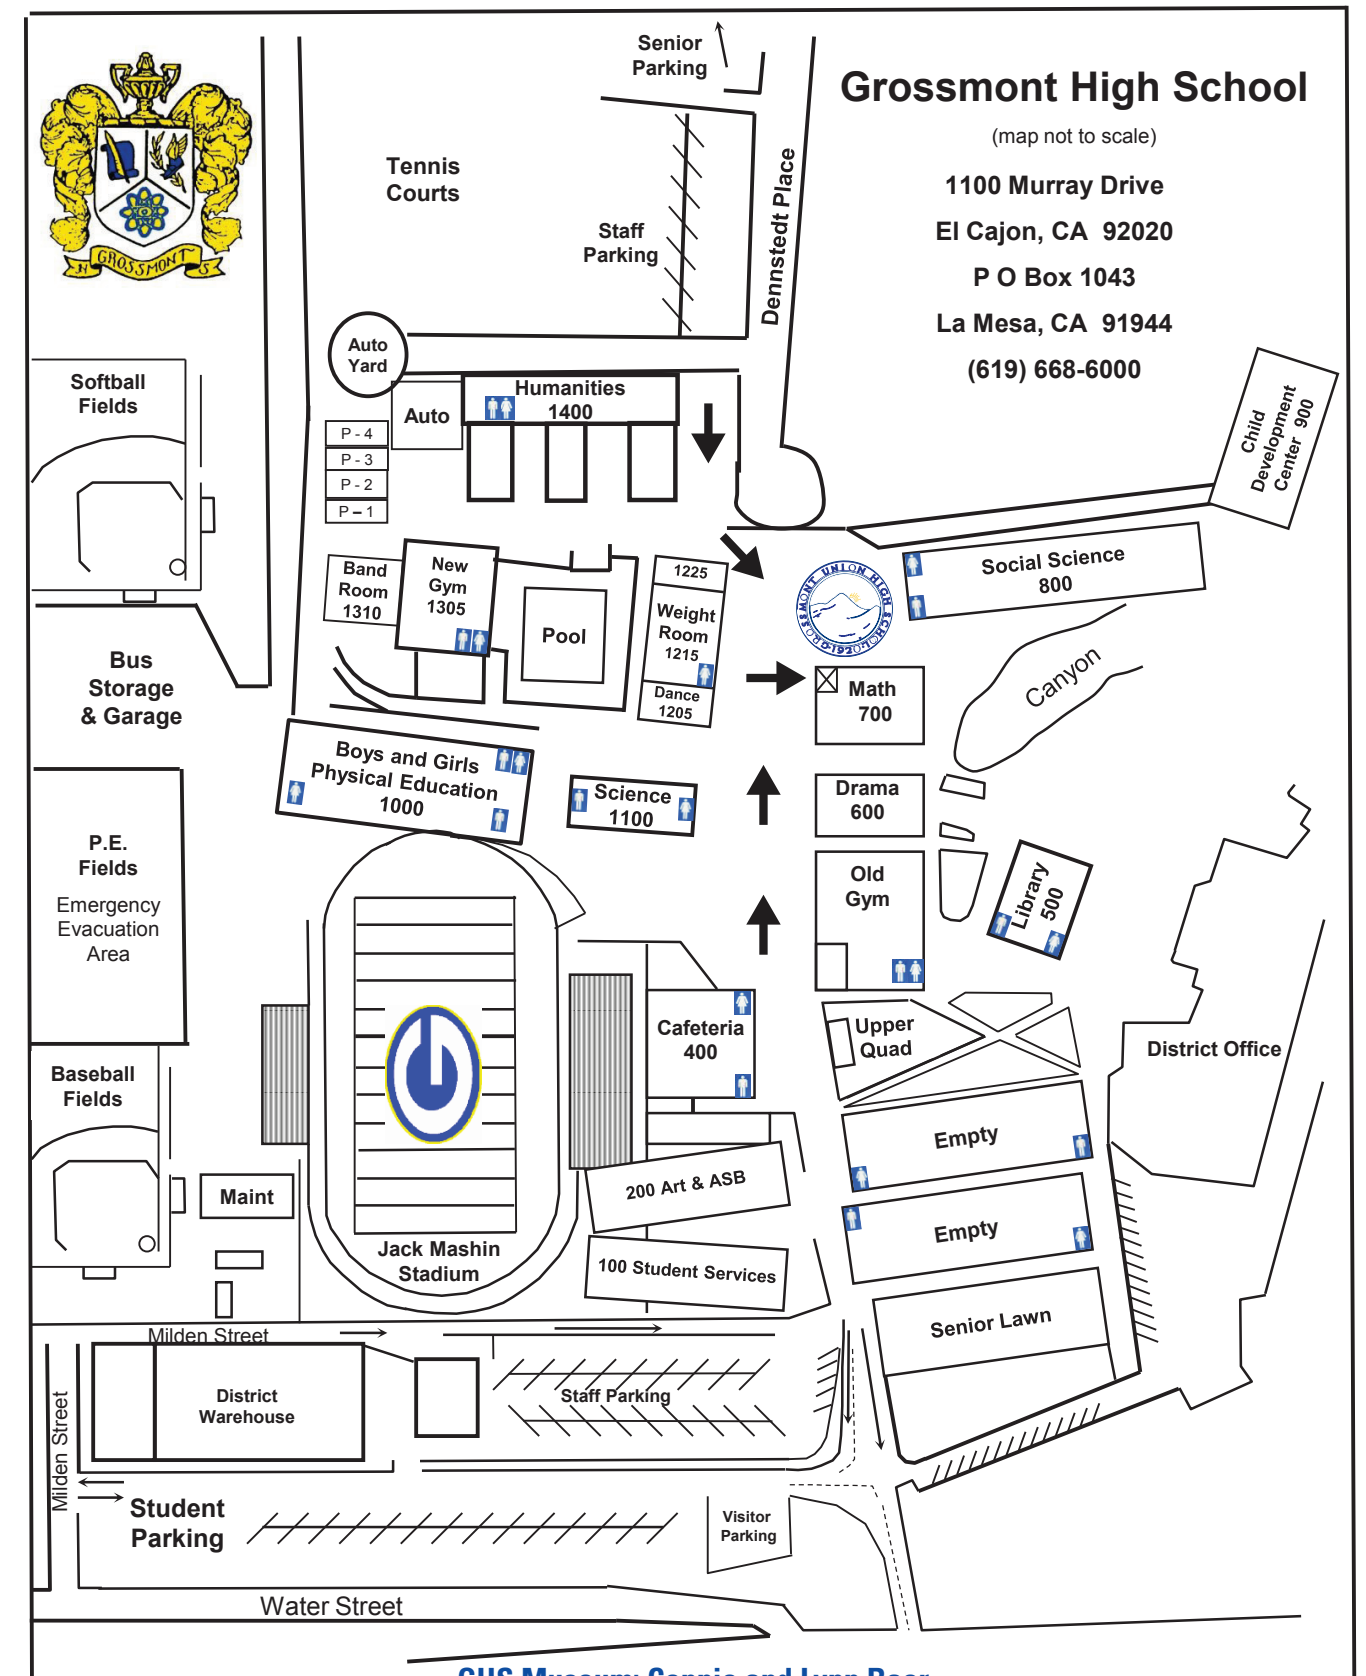

New Buildings:

2010 Two Story Science Building • 2010 Boys and Girls PE Facility • 2012 Child Development Center
2013 Humanities Building • 2014 Automotive Technology Facility • 2016 Two Story Student Support Services
2016 Two Story Art Buildings