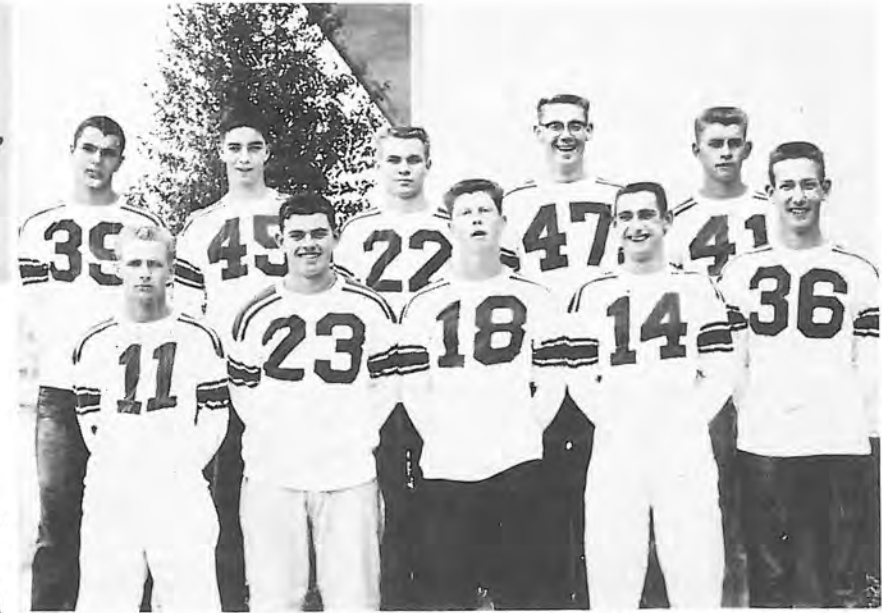

East . . .
HELIX

RETURNING LETTERMEN—Left to right: G. Barsotti, B. Turpin, G. Dunn, M. Robinson, R. Svalstad. Front row: D. Olson, B. Schultz, E. Miller, D. Rudzinski.

The Helix Highlanders with the help of ten veterans will attempt to improve their last year's third place record.

Returning lettermen include backfielders Dave Olson, Gary Dunn, Ernie Miller. Linemen who received monograms last year are Ron Svalstad, Gail Barsotti, Mel Robinson, Allan Newton, Dick Cunningham, and Jim Waddle.

With the transfer of coach Ken Maynard to Grossmont, the reins were handed to his assistant Tom Welbaum. Ben Duea will handle the varsity line. Les Julian and Dave Lefever will work with the J. V. and two new coaches Dick Gorrie and Darrel Victor will be with the freshmen team. Bob Divine is the new athletic director and Chief Langley, trainer. Student managers are Dave Goodwin and Roben Price.